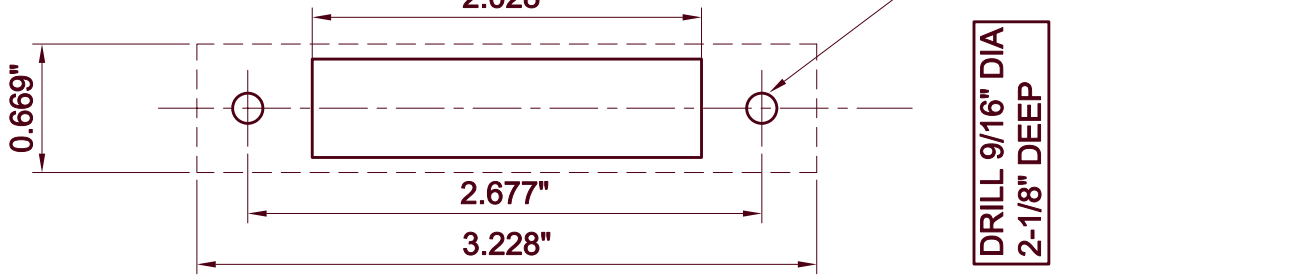

9000/9001 SCREEN DOOR LATCH

STRIKE

**LOCK
MORTISE**

TURN PIECE HOLE
DRILL 1/2" HOLE
5/8" DEEP

REV:2005-6-17

PHONE: 1-800-646-6888
 FAX: 1-800-646-8988
 email: info@vonmorris.com
 http: //www.vonmorris.com