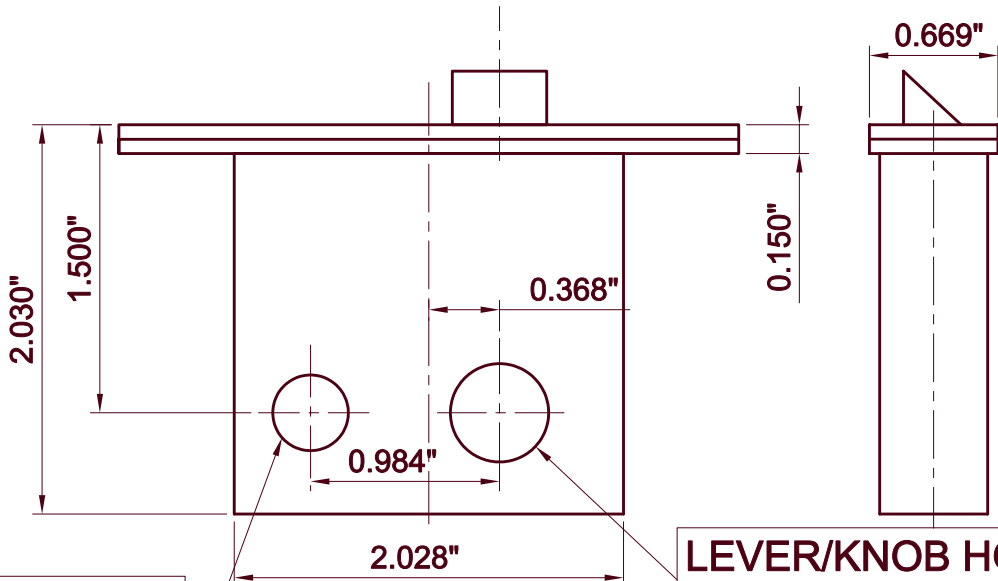

9000/9001 SCREEN DOOR LATCH

STRIKE

**LOCK
MORTISE**

TURN PIECE HOLE
DRILL 1/2" HOLE
5/8" DEEP

REV:2005-6-17

PHONE: 1-800-646-6888
 FAX: 1-800-646-8988
 email: info@vonmorris.com
 http: //www.vonmorris.com