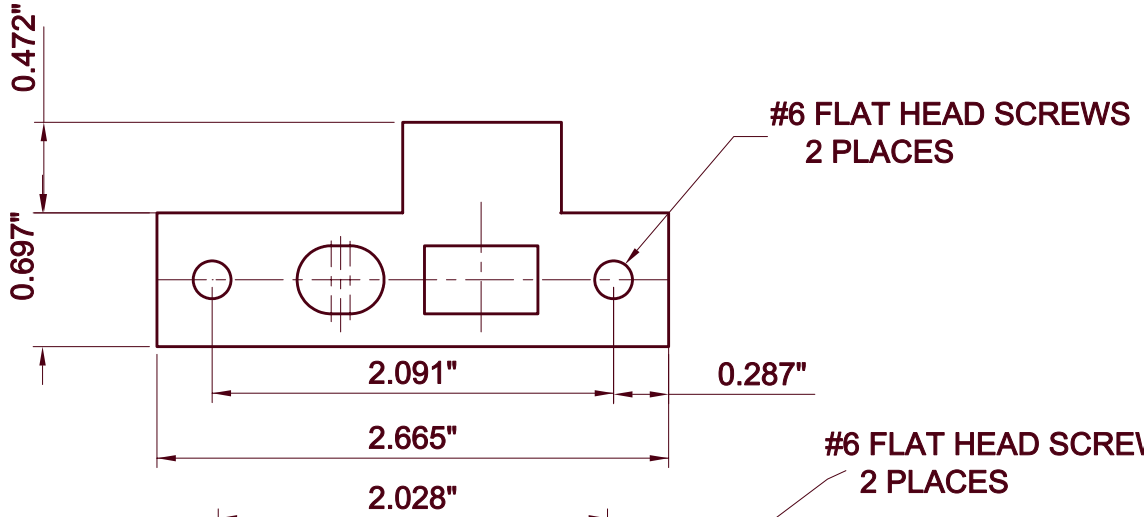

9000/9001 SCREEN DOOR LATCH

STRIKE

**LOCK
MORTISE**

TURN PIECE HOLE
DRILL 1/2" HOLE
5/8" DEEP

REV:2005-6-17

PHONE: 1-800-646-6888
 FAX: 1-800-646-8988
 email: info@vonmorris.com
 http: //www.vonmorris.com