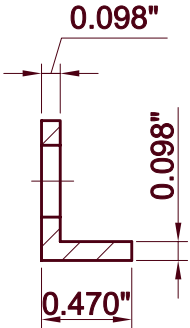

9002 SCREEN DOOR LATCH

#6 × 1/8" WOODSCREW
2 PLACES

#6 × 3/4" BRASS
SELF TAPPING SCREW
2 PLACES

#6 × 1/8" WOODSCREW
4 PLACES

TURN PIECE HOLE
DRILL 1/2" HOLE
5/8" DEEP

LEVER/KNOB HOLE
DRILL 11/16" HOLE
COMPLETELY THROUGH