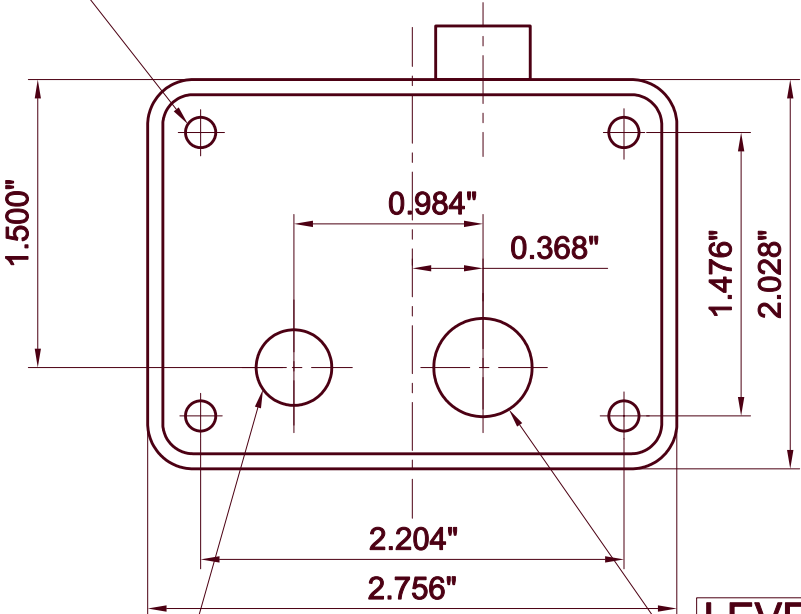

9002 SCREEN DOOR LATCH

#6 × 1/8" WOODSCREW
2 PLACES

#6 × 3/4" BRASS
SELF TAPPING SCREW
2 PLACES

#6 × 1/8" WOODSCREW
4 PLACES

TURN PIECE HOLE
DRILL 1/2" HOLE
5/8" DEEP

LEVER/KNOB HOLE
DRILL 11/16" HOLE
COMPLETELY THROUGH