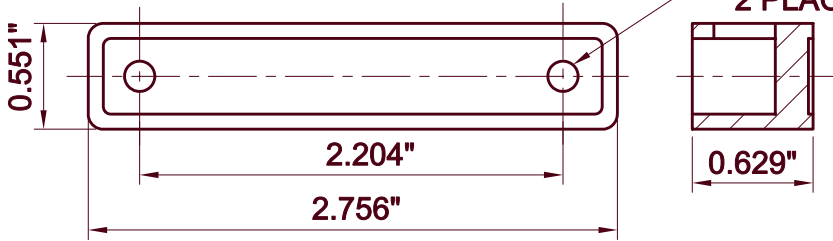

9002 SCREEN DOOR LATCH

#6 × 1/8" WOODSCREW
2 PLACES

#6 × 3/4" BRASS
SELF TAPPING SCREW
2 PLACES

#6 × 1/8" WOODSCREW
4 PLACES

TURN PIECE HOLE
DRILL 1/2" HOLE
5/8" DEEP

LEVER/KNOB HOLE
DRILL 11/16" HOLE
COMPLETELY THROUGH