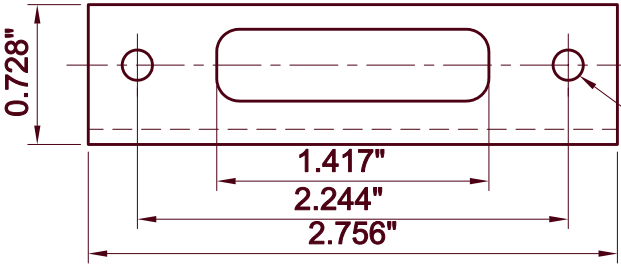

9002 SCREEN DOOR LATCH

#6 × 1/8" WOODSCREW
2 PLACES

#6 × 3/4" BRASS
SELF TAPPING SCREW
2 PLACES

#6 × 1/8" WOODSCREW
4 PLACES

TURN PIECE HOLE
DRILL 1/2" HOLE
5/8" DEEP

LEVER/KNOB HOLE
DRILL 11/16" HOLE
COMPLETELY THROUGH